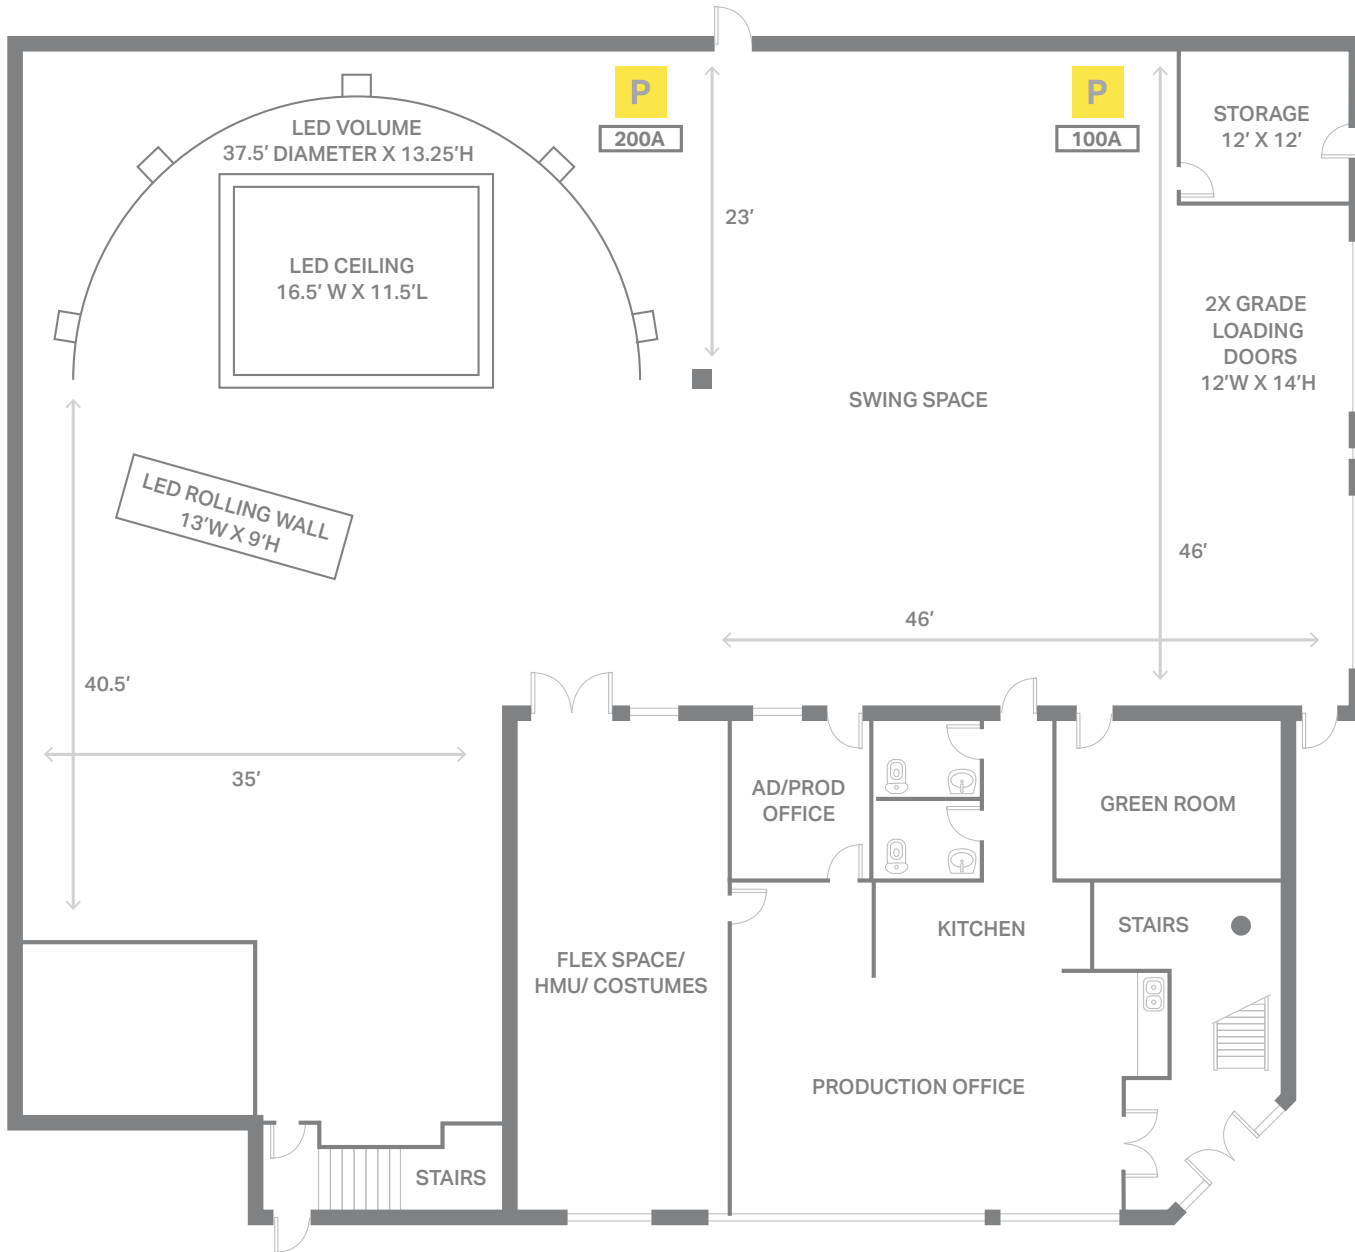

# STUDIO AND PRODUCTION OFFICE

**VIRTUAL  
PRODUCTION  
HOUSE™**  
VANCOUVER

7858 Hoskins St #110  
Delta, BC V4G 1M4

**MAP LEGEND**

**P** POWER

## FLOOR PLAN

SCALE: 1/8"=1'0"