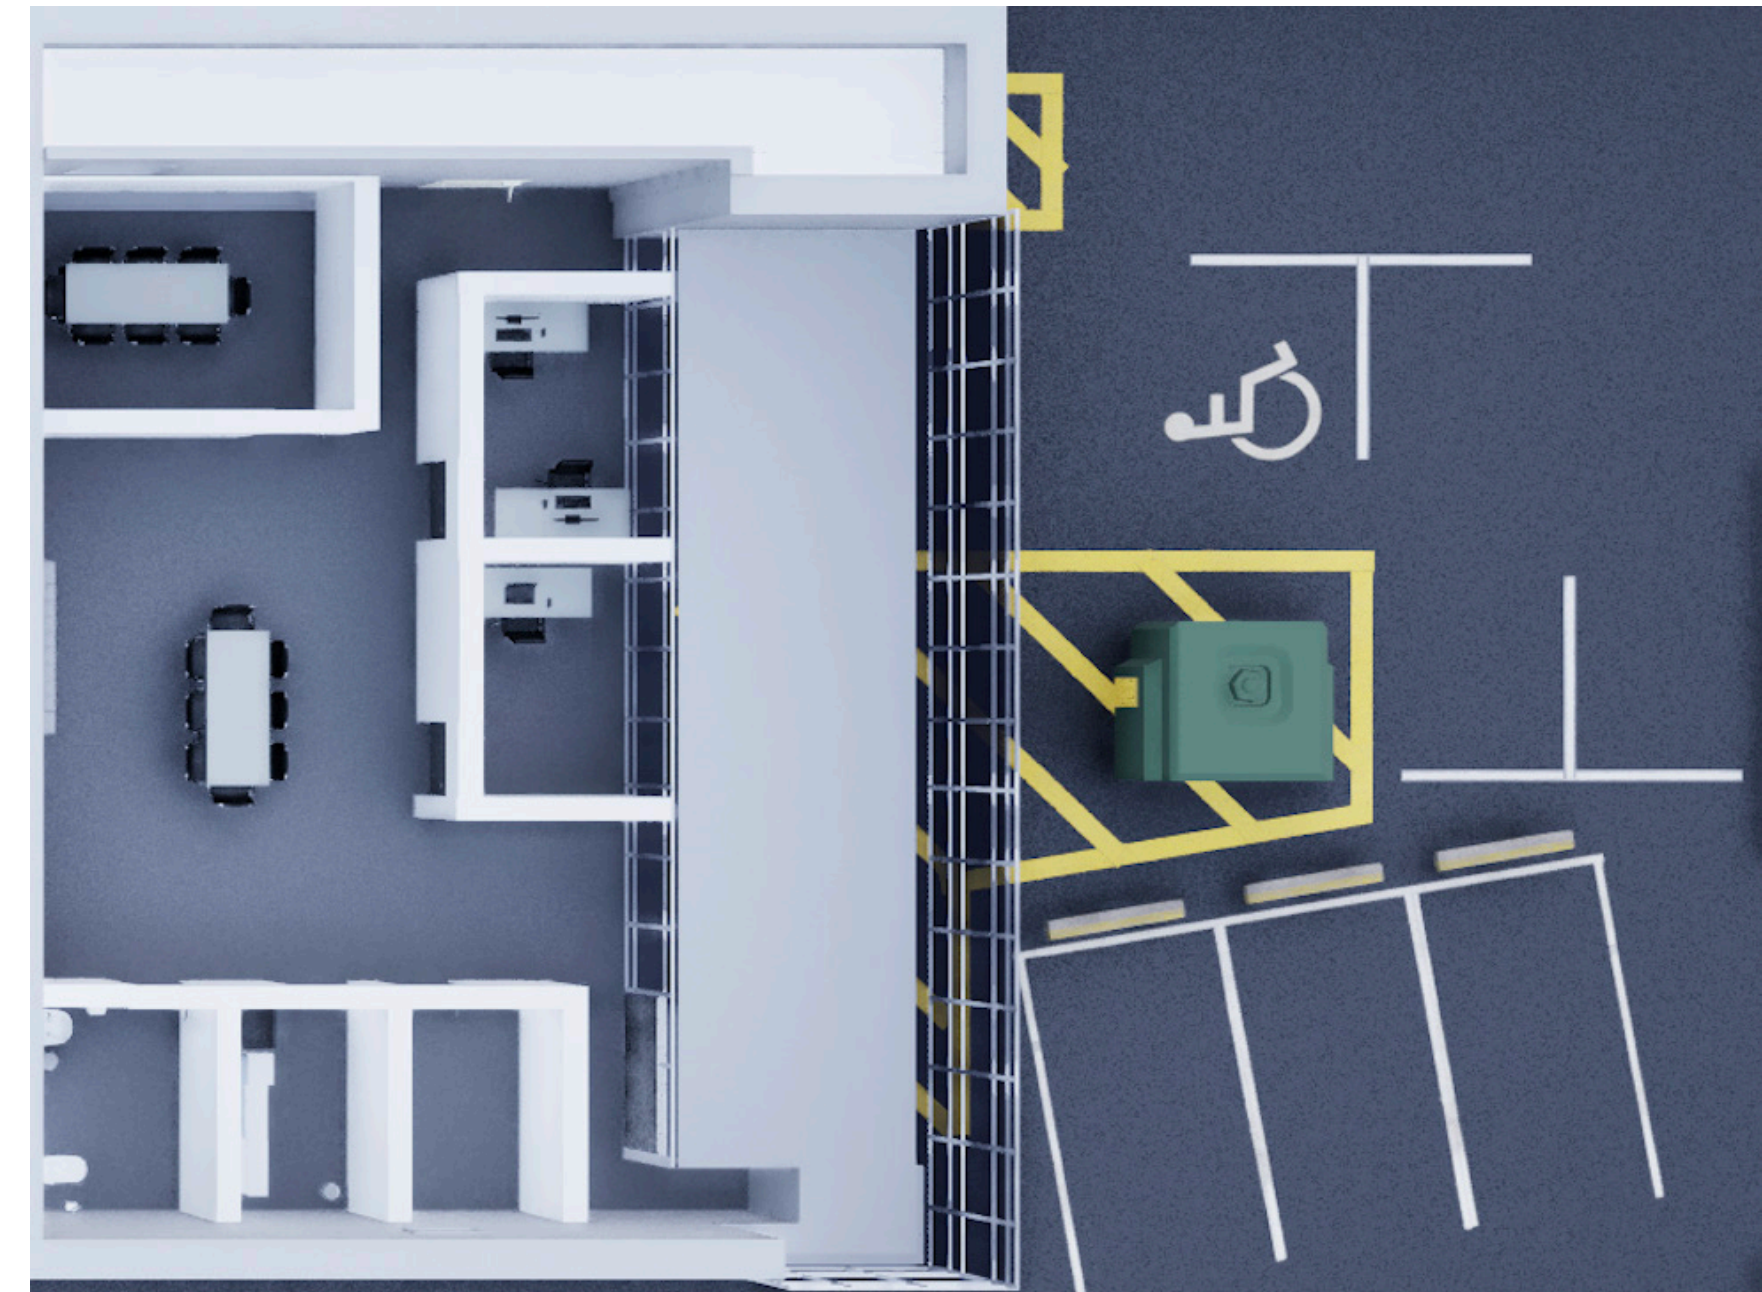

PRODUCTION OFFICES

Complementing our multifaceted studio solution are 1,200ft² of production offices for short- and long-term rentals. With dedicated fiber internet and ample parking, the accessible location and thoughtful arrangement of the space will make it suitable for a variety of productions.

DIMENSIONS

Kitchenette	6 ft x 4 ft	1.8 m x 1.2 m
Private Office 1	10 ft x 5 ft	3 m x 1.5 m
Private Office 2	10 ft x 5 ft	3 m x 1.5 m
Boardroom	14 ft x 7 ft	4.2 m x 2.1 m
HMU/Wardrobe	6 ft x 4 ft	1.8 m x 1.2 m
Shared Workspace	30 ft x 20 ft	9 m x 6 m